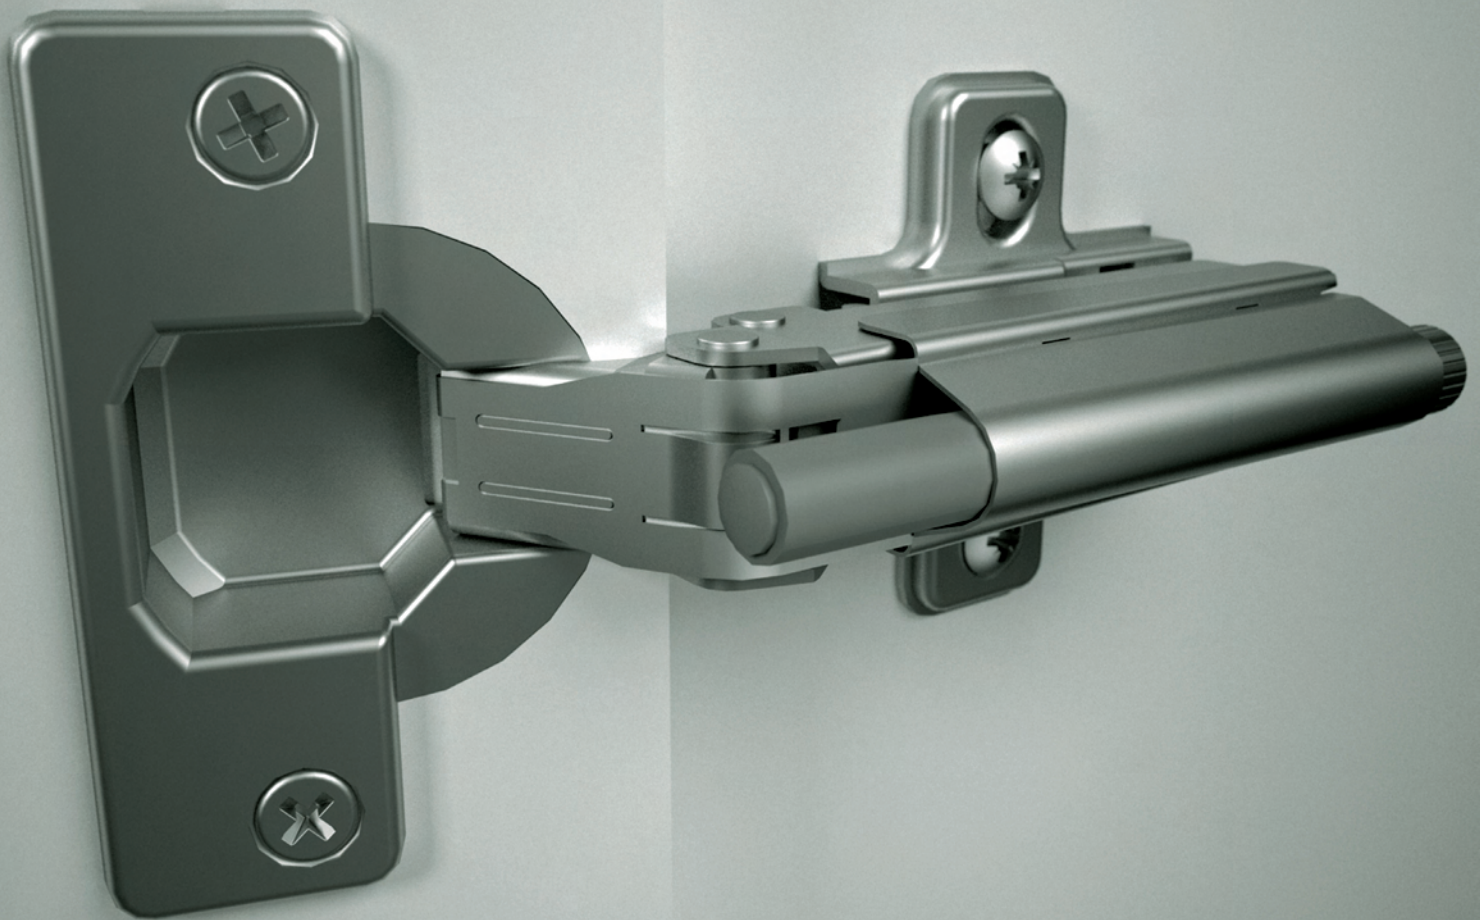

SlowMotion Delta

***Adjustable add-on
hinge damper***

**FORMENTI &
GIOVENZANA**

Many advantages:

- Easy clip-on feature to fix the damper onto the front part of the hinge
- Removable for access to adjustment screws of the hinge
- Adjustable in position to accommodate door size and door weight
- Fits onto crank 0 hinges directly and is used with gap covers for crank 4/8/15 hinges

Easy to assemble:

- Position the damper over the hinge on the nose
- Press the front clip onto the nose
- To dismount, slide the damper forward without lifting
- To increase force turn the screw on the back of the damper to right, to reduce the force, turn left