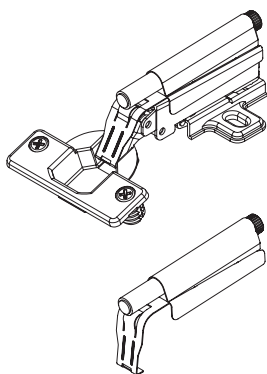

SlowMotion Delta

***Adjustable add-on
hinge damper***

**FORMENTI &
GIOVENZANA**

Many advantages:

- Easy clip-on feature to fix the damper onto the front part of the hinge
- Removable for access to adjustment screws of the hinge
- Adjustable in position to accommodate door size and door weight
- Fits onto crank 0 hinges directly and is used with gap covers for crank 4/8/15 hinges

Easy to assemble:

- Position the damper over the hinge on the nose
- Press the front clip onto the nose
- To dismount, slide the damper forward without lifting
- To increase force turn the screw on the back of the damper to right, to reduce the force, turn left

Crank 0

Crank 4

Crank 8

Crank 15