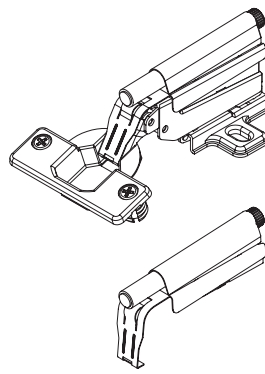

SlowMotion Delta

***Adjustable add-on
hinge damper***

**FORMENTI &
GIOVENZANA**

Many advantages:

- Easy clip-on feature to fix the damper onto the front part of the hinge
- Removable for access to adjustment screws of the hinge
- Adjustable in position to accommodate door size and door weight
- Fits onto crank 0 hinges directly and is used with gap covers for crank 4/8/15 hinges

Easy to assemble:

- Position the damper over the hinge on the nose
- Press the front clip onto the nose
- To dismount, slide the damper forward without lifting
- To increase force turn the screw on the back of the damper to right, to reduce the force, turn left

Crank 0

Crank 4

Crank 8

Crank 15