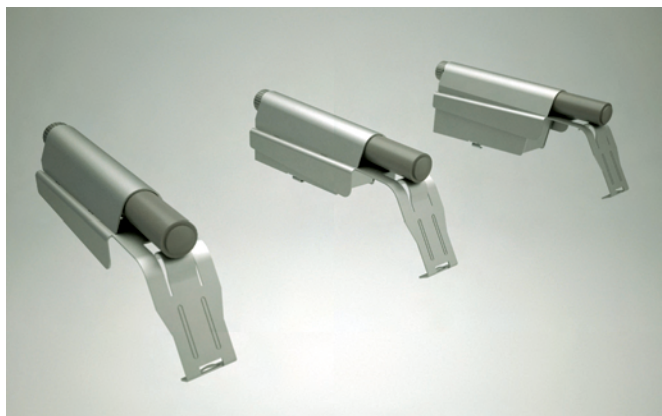

SlowMotion Delta

***Adjustable add-on
hinge damper***

**FORMENTI &
GIOVENZANA**

Many advantages:

- Easy clip-on feature to fix the damper onto the front part of the hinge
- Removable for access to adjustment screws of the hinge
- Adjustable in position to accommodate door size and door weight
- Fits onto crank 0 hinges directly and is used with gap covers for crank 4/8/15 hinges

Easy to assemble:

- Position the damper over the hinge on the nose
- Press the front clip onto the nose
- To dismount, slide the damper forward without lifting
- To increase force turn the screw on the back of the damper to right, to reduce the force, turn left