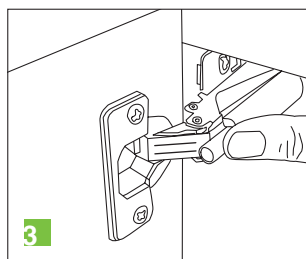

SlowMotion Delta

***Adjustable add-on
hinge damper***

**FORMENTI &
GIOVENZANA**

Many advantages:

- Easy clip-on feature to fix the damper onto the front part of the hinge
- Removable for access to adjustment screws of the hinge
- Adjustable in position to accommodate door size and door weight
- Fits onto crank 0 hinges directly and is used with gap covers for crank 4/8/15 hinges

Easy to assemble:

- Position the damper over the hinge on the nose
- Press the front clip onto the nose
- To dismount, slide the damper forward without lifting
- To increase force turn the screw on the back of the damper to right, to reduce the force, turn left