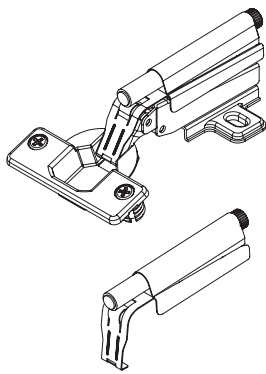

SlowMotion Delta

***Adjustable add-on
hinge damper***

**FORMENTI &
GIOVENZANA**

Many advantages:

- Easy clip-on feature to fix the damper onto the front part of the hinge
- Removable for access to adjustment screws of the hinge
- Adjustable in position to accommodate door size and door weight
- Fits onto crank 0 hinges directly and is used with gap covers for crank 4/8/15 hinges

Easy to assemble:

- Position the damper over the hinge on the nose
- Press the front clip onto the nose
- To dismount, slide the damper forward without lifting
- To increase force turn the screw on the back of the damper to right, to reduce the force, turn left

Crank 0

Crank 4

Crank 8

Crank 15