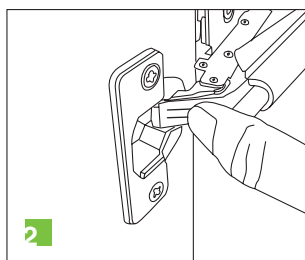

SlowMotion Delta

***Adjustable add-on
hinge damper***

**FORMENTI &
GIOVENZANA**

Many advantages:

- Easy clip-on feature to fix the damper onto the front part of the hinge
- Removable for access to adjustment screws of the hinge
- Adjustable in position to accommodate door size and door weight
- Fits onto crank 0 hinges directly and is used with gap covers for crank 4/8/15 hinges

Easy to assemble:

- Position the damper over the hinge on the nose
- Press the front clip onto the nose
- To dismount, slide the damper forward without lifting
- To increase force turn the screw on the back of the damper to right, to reduce the force, turn left