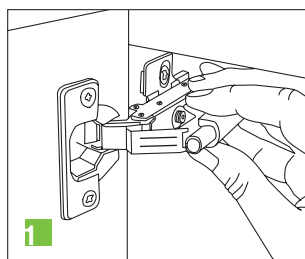

SlowMotion Delta

***Adjustable add-on
hinge damper***

**FORMENTI &
GIOVENZANA**

Many advantages:

- Easy clip-on feature to fix the damper onto the front part of the hinge
- Removable for access to adjustment screws of the hinge
- Adjustable in position to accommodate door size and door weight
- Fits onto crank 0 hinges directly and is used with gap covers for crank 4/8/15 hinges

Easy to assemble:

- Position the damper over the hinge on the nose
- Press the front clip onto the nose
- To dismount, slide the damper forward without lifting
- To increase force turn the screw on the back of the damper to right, to reduce the force, turn left