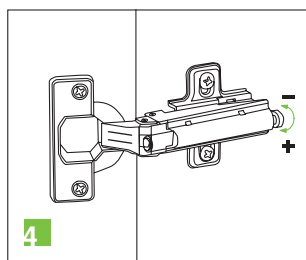

SlowMotion Delta

***Adjustable add-on
hinge damper***

**FORMENTI &
GIOVENZANA**

Many advantages:

- Easy clip-on feature to fix the damper onto the front part of the hinge
- Removable for access to adjustment screws of the hinge
- Adjustable in position to accommodate door size and door weight
- Fits onto crank 0 hinges directly and is used with gap covers for crank 4/8/15 hinges

Easy to assemble:

- Position the damper over the hinge on the nose
- Press the front clip onto the nose
- To dismount, slide the damper forward without lifting
- To increase force turn the screw on the back of the damper to right, to reduce the force, turn left